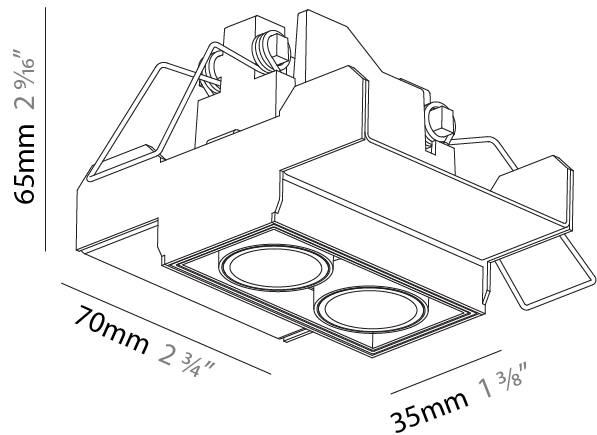

GENERAL

Series: Magiq Micro Dot
Subseries: Magiq 2 Cell Micro-Dot
Brand: Prolicht
Division: Architectural
Mounting Type: Trimless
Mounting Location: Ceiling
Subcategory: Downlight

PHYSICAL

Shape: Rectangle
Length (mm): 70
Length (in): 2 ¾
Width (mm): 35
Width (in): 1 ⅜
Height (mm): 65
Height (in): 2 ⅞
Ceiling Thickness (mm): 12.5
Ceiling Thickness (in): 1/2
Min. Recessing Depth (mm): 100
Min. Recessing Depth (in): 3 ⅝
Light Distribution: Downlight
Weight (kg): 0.241
Weight (lbs): 0.53
Fixture Finish: BLK
Fixture Material: Aluminum Die Cast
Cut-out Measurements: 82mm / 3 1/4" x 42mm / 1 5/8"
Upon Request: Unique Ceiling Thickness

ELECTRICAL

Lamp Type: LED (Zhaga Standard)
Input Wattage (W): 9
Total Output Wattage (W): 6.6
Dimming: Tri-Mode (Non-Dimming and Phase Dimming (120Vac only) and 0-10V Dimming)
Driver Included: No
Driver Location: Remote
Driver Type: Constant Current - Universal
Driver Class: Class 2
Input Voltage (V): 120 - 277
Constant Current (MA): 1050

LED

Number of LEDs: 2
Color Temperature (°K): 2700 / 3000 / 3500 / 4000
Max. Delivered Lumen (lm): 320 / 349 / 357 / 364
Nominal Lumen (lm): 440 / 465 / 470 / 480
CRI: >90 CRI
Lamp Life (hrs): 50000
Upon Request: Special Color Temperature

OPTICAL

Optic°: 22 / 38
Upon Request: Special Beam Angles

RATINGS AND CERTIFICATIONS

Certified By: CSA Certified to UL and CSA Standards
IP rating: IP44