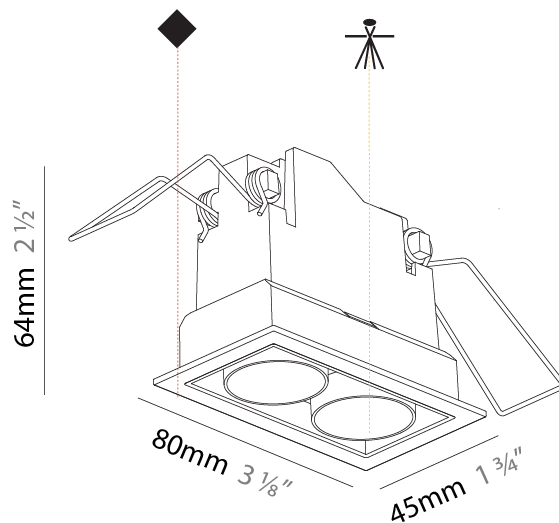

GENERAL

Series: Magiq Micro Dot
 Subseries: Magiq 4 Cell Micro-Dot
 Brand: Prolicht
 Division: Architectural
 Mounting Type: Recessed
 Mounting Location: Ceiling
 Subcategory: Downlight

PHYSICAL

Shape: Rectangle
 Length (mm): 145
 Length (in): 5 11/16
 Width (mm): 45
 Width (in): 1 3/4
 Height (mm): 64
 Height (in): 2 1/2
 Ceiling Thickness (mm): 10 / 12.5 / 15 / 25 / 30
 Ceiling Thickness (in): 3/8 or 1/2 or 9/16 or 1 or 1 3/16
 Min. Recessing Depth (mm): 100
 Min. Recessing Depth (in): 3 15/16
 Light Distribution: Downlight
 Weight (kg): 0.265
 Weight (lbs): 0.58
 Fixture Finish: SSR / BKV / CWI / CRY / HAB / UFT / ITA / RUA / FTG / MYG / LOD / PUS / FRO / FUP / KIA / POP / BLS / SPG / MEY / GOH / GUM / CHC / COM / ABZ / JAG / OBR / MOS / ROR
 Fixture Material: Aluminum Die Cast
 Cut-out Measurements: 138mm / 5 7/16" x 38mm / 1 1/2"

GENERAL

Series: Magiq Micro Dot
Subseries: Magiq 2 Cell Micro-Dot
Brand: Prolicht
Division: Architectural
Mounting Type: Recessed
Mounting Location: Ceiling
Subcategory: Downlight

PHYSICAL

Shape: Rectangle
Length (mm): 80
Length (in): 3 1/8
Width (mm): 45
Width (in): 1 3/4
Height (mm): 64
Height (in): 2 1/2
Ceiling Thickness (mm): 10 / 12.5 / 15 / 25 / 30
Ceiling Thickness (in): 3/8 or 1/2 or 9/16 or 1 or 1 3/16
Min. Recessing Depth (mm): 100
Min. Recessing Depth (in): 3 15/16
Light Distribution: Downlight
Weight (kg): 0.145
Weight (lbs): 0.32
Fixture Finish: SSR / BKV / CWI / CRY / HAB / UFT / ITA / RUA / FTG / MYG / LOD / PUS / FRO / FUP / KIA / POP / BLS / SPG / MEY / GOH / GUM / CHC / COM / ABZ / JAG / OBR / MOS / ROR
Fixture Material: Aluminum Die Cast
Cut-out Measurements: 73mm / 2 7/8" x 38mm / 1 1/2"

Optic°: 22 / 38

RATINGS AND CERTIFICATIONS

Certified By: CSA Certified to UL and CSA Standards
IP rating: IP44

73mm x 38mm
2 7/8" x 1 1/2"

100mm
3 15/16"

10 - 30mm
3/8" - 1 3/16"

MAGIQ 2 CELL MICRO-DOT RECESSED